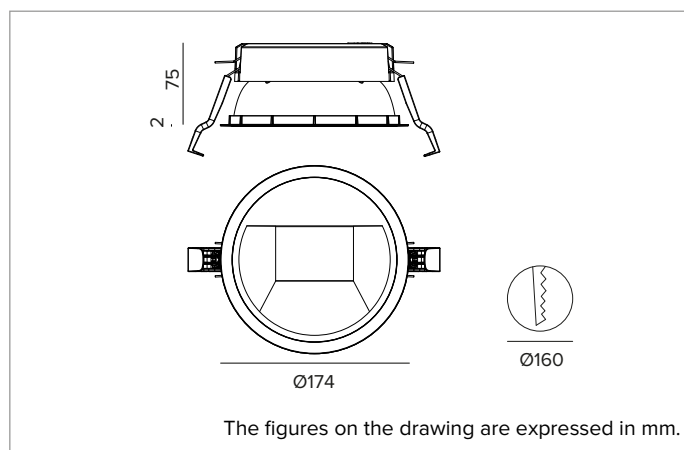

1T8322EL80 | CCTEVO WALL WASHER 160

Recessed LED Downlight in a trim version

		3500K	H(m)	D1(m)	D2(m)	E _{max} (lx)	
		Ra80	42°	77°			
Fixture Power	35W	1	0.86	1.70	2667		
Source Flux	4865lm	2	1.73	3.40	667		
Fixture Flux	3371lm	3	2.59	5.11	296		
Efficacy	97lm/W	4	3.46	6.81	167		
TS1574	I _{max} =633cd/klm	I _{max}	3081cd	5	4.32	8.51	107

Colour and finish: Plaster white

Weight: 0.8Kg

Version: TRIM

Degree of protection: IP20 for recessed part

Degree of protection: IP54 for exposed part

ELECTRICAL CHARACTERISTICS

Integrated electronic ON-OFF driver.